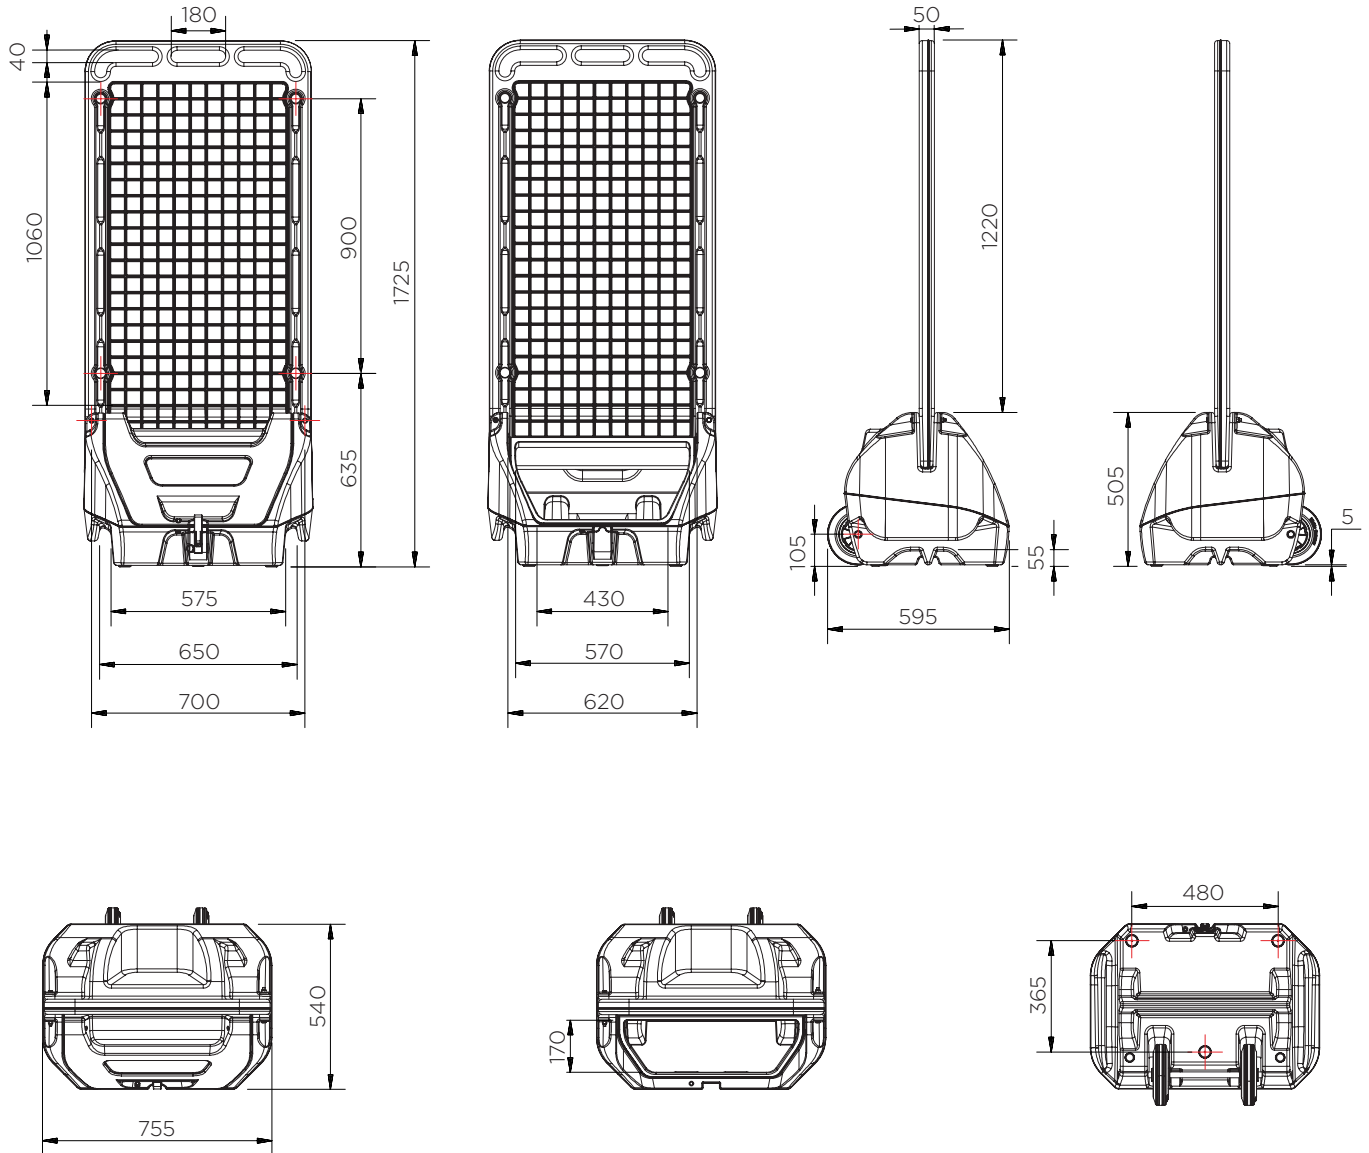

	Colour options	H x W x D (mm)	Weight (kg)	Capacity (l)	Lid
HS1P-BB1-XX	   	1725 x 755 x 595	26.5	100	✓
HS1NL-BB1-RE			24.5		x

XX = Colour options: YE:  RE:  GR:  B2: 

HS1P-BB1-XX / HS1NL-BB1-RE

Pieces per pallet	6
20' container	36
40' high cube container	84
13.6 m trailer	144