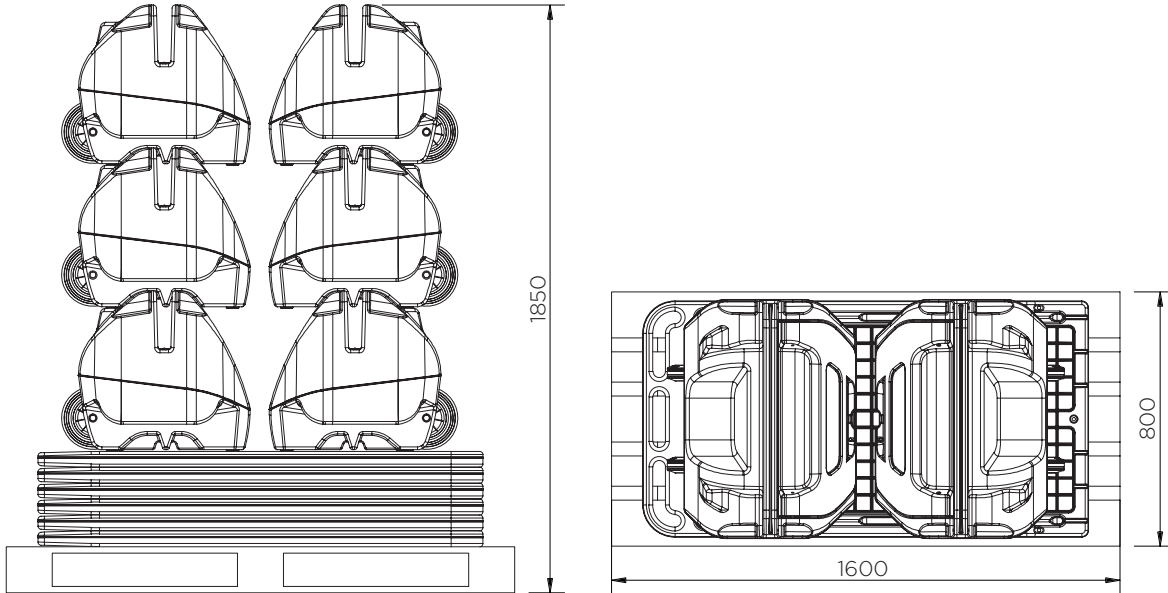

	Colour options	H x W x D (mm)	Weight (kg)	Capacity (l)	Lid
HS1P-BB1-XX	   	1725 x 755 x 595	26.5	100	✓
HS1NL-BB1-RE			24.5		x

XX = Colour options: YE:  RE:  GR:  B2: 

HS1P-BB1-XX / HS1NL-BB1-RE

Pieces per pallet	6
20' container	36
40' high cube container	84
13.6 m trailer	144